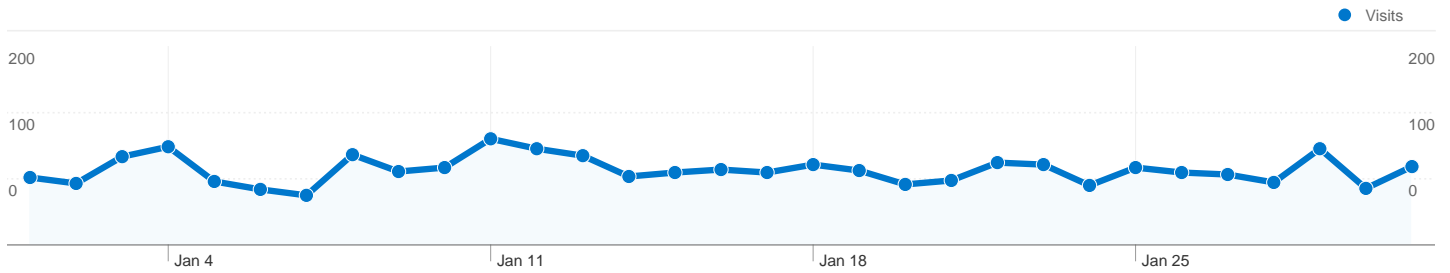

Site Usage

2,340 Visits

74.62% Bounce Rate

4,948 Pageviews

00:01:49 Avg. Time on Site

2.11 Pages/Visit

36.41% % New Visits

Visitors Overview

931 people visited this site

2,340 Visits

931 Absolute Unique Visitors

4,948 Pageviews

2.11 Average Pageviews

00:01:49 Time on Site

74.62% Bounce Rate

36.41% New Visits

All traffic sources sent a total of 2,340 visits

-  **58.63%** Direct Traffic
-  **13.25%** Referring Sites
-  **27.65%** Search Engines

- **Direct Traffic**
1,372.00 (58.63%)
- **Search Engines**
647.00 (27.65%)
- **Referring Sites**
310.00 (13.25%)
- **Other**
11 (0.47%)

2,340 visits came from 23 countries/territories

Site Usage

Country/Territory	Visits	Pages/Visit	Avg. Time on Site	% New Visits	Bounce Rate
Visits 2,340 % of Site Total: 100.00%	Pages/Visit 2.11 Site Avg: 2.11 (0.00%)	Avg. Time on Site 00:01:49 Site Avg: 00:01:49 (0.00%)	% New Visits 36.54% Site Avg: 36.41% (0.35%)	Bounce Rate 74.62% Site Avg: 74.62% (0.00%)	
Greece	2,260	2.11	00:01:50	35.40%	74.78%
Cyprus	22	2.91	00:01:29	18.18%	54.55%
United States	9	2.11	00:01:05	77.78%	44.44%
United Kingdom	9	1.00	00:00:00	88.89%	100.00%
Germany	8	1.88	00:00:38	100.00%	62.50%
Belgium	5	1.20	00:00:00	100.00%	80.00%
Netherlands	4	1.00	00:00:00	75.00%	100.00%
Poland	3	1.00	00:00:00	66.67%	100.00%
New Zealand	3	1.33	00:00:36	33.33%	66.67%