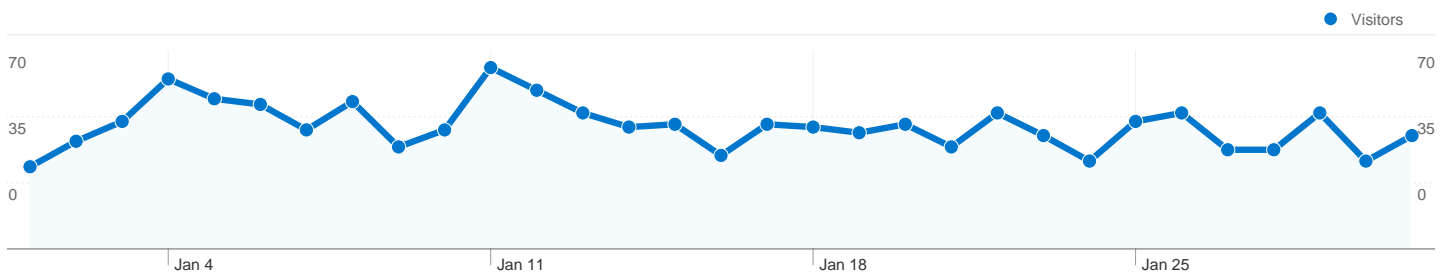

Site Usage

2,340 Visits

74.62% Bounce Rate

4,948 Pageviews

00:01:49 Avg. Time on Site

2.11 Pages/Visit

36.41% % New Visits

Visitors Overview

Visitors
931

Map Overlay

Traffic Sources Overview

- **Direct Traffic**
1,372.00 (58.63%)
- **Search Engines**
647.00 (27.65%)
- **Referring Sites**
310.00 (13.25%)
- **Other**
11 (0.47%)

Content Overview

Pages	Pageviews	% Pageviews
/	1,593	32.19%
/category/freebies/	142	2.87%
/category/adobe-	101	2.04%
/simple-php-contact-form/	80	1.62%
/category/programming/css/	73	1.48%

931 people visited this site

2,340 Visits

931 Absolute Unique Visitors

4,948 Pageviews

2.11 Average Pageviews

00:01:49 Time on Site

74.62% Bounce Rate

36.41% New Visits

2,340 visits came from 23 countries/territories

Site Usage

Country/Territory	Visits	Pages/Visit	Avg. Time on Site	% New Visits	Bounce Rate
Visits 2,340 % of Site Total: 100.00%	Pages/Visit 2.11 Site Avg: 2.11 (0.00%)	Avg. Time on Site 00:01:49 Site Avg: 00:01:49 (0.00%)	% New Visits 36.54% Site Avg: 36.41% (0.35%)	Bounce Rate 74.62% Site Avg: 74.62% (0.00%)	
Greece	2,260	2.11	00:01:50	35.40%	74.78%
Cyprus	22	2.91	00:01:29	18.18%	54.55%
United States	9	2.11	00:01:05	77.78%	44.44%
United Kingdom	9	1.00	00:00:00	88.89%	100.00%
Germany	8	1.88	00:00:38	100.00%	62.50%
Belgium	5	1.20	00:00:00	100.00%	80.00%
Netherlands	4	1.00	00:00:00	75.00%	100.00%
Poland	3	1.00	00:00:00	66.67%	100.00%
New Zealand	3	1.33	00:00:36	33.33%	66.67%