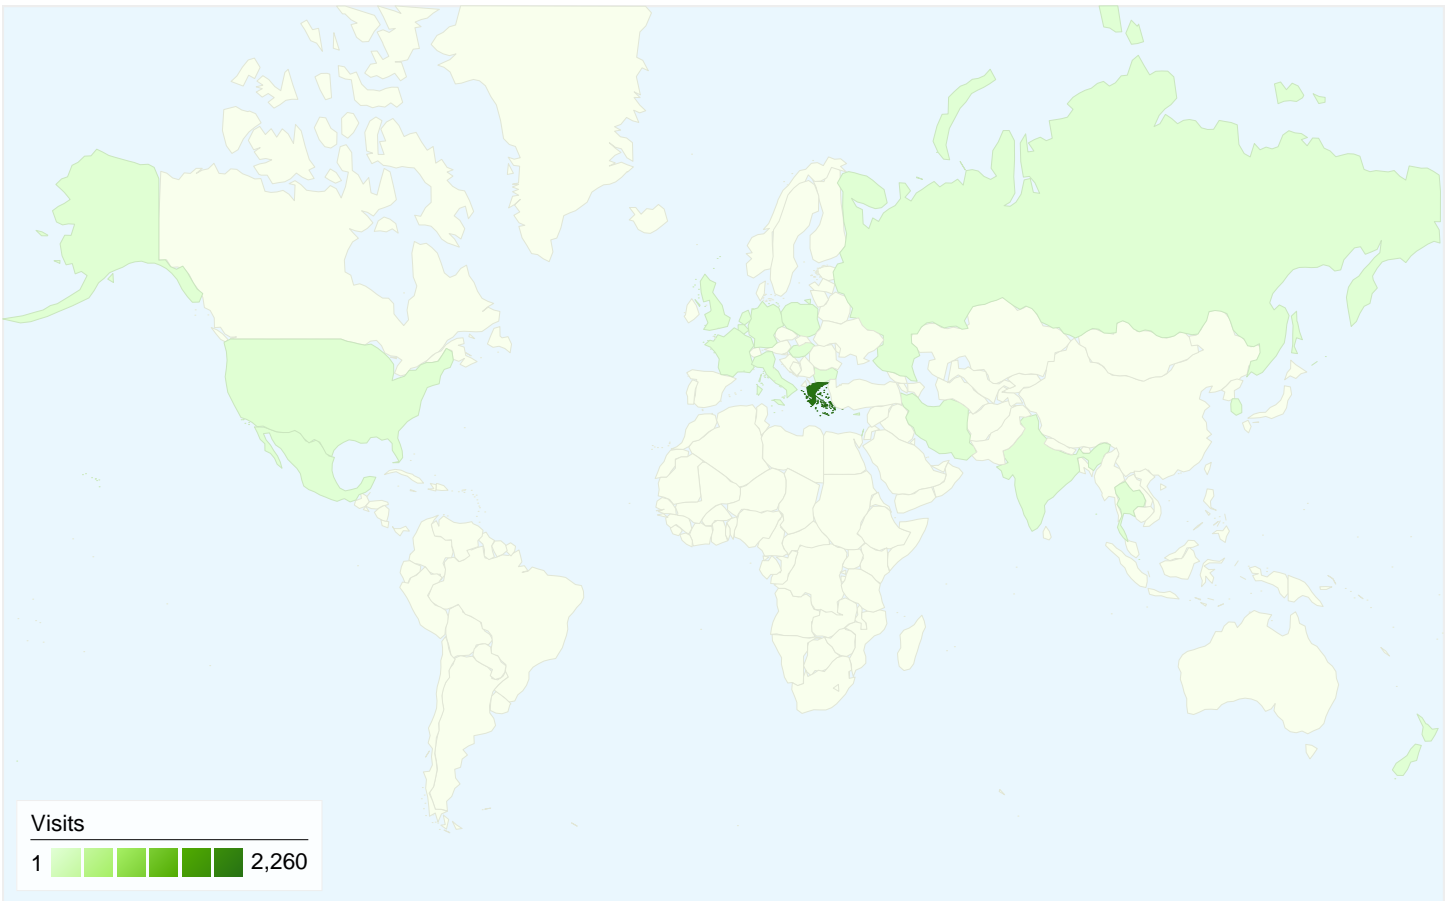

All traffic sources sent a total of 2,340 visits

-  **58.63%** Direct Traffic
-  **13.25%** Referring Sites
-  **27.65%** Search Engines

- **Direct Traffic**
1,372.00 (58.63%)
- **Search Engines**
647.00 (27.65%)
- **Referring Sites**
310.00 (13.25%)
- **Other**
11 (0.47%)

2,340 visits came from 23 countries/territories

Site Usage

Country/Territory	Visits	Pages/Visit	Avg. Time on Site	% New Visits	Bounce Rate
Visits 2,340 % of Site Total: 100.00%	Pages/Visit 2.11 Site Avg: 2.11 (0.00%)	Avg. Time on Site 00:01:49 Site Avg: 00:01:49 (0.00%)	% New Visits 36.54% Site Avg: 36.41% (0.35%)	Bounce Rate 74.62% Site Avg: 74.62% (0.00%)	
Greece	2,260	2.11	00:01:50	35.40%	74.78%
Cyprus	22	2.91	00:01:29	18.18%	54.55%
United States	9	2.11	00:01:05	77.78%	44.44%
United Kingdom	9	1.00	00:00:00	88.89%	100.00%
Germany	8	1.88	00:00:38	100.00%	62.50%
Belgium	5	1.20	00:00:00	100.00%	80.00%
Netherlands	4	1.00	00:00:00	75.00%	100.00%
Poland	3	1.00	00:00:00	66.67%	100.00%
New Zealand	3	1.33	00:00:36	33.33%	66.67%