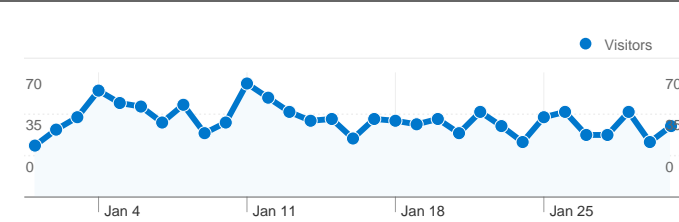

Site Usage

2,340 Visits

74.62% Bounce Rate

4,948 Pageviews

00:01:49 Avg. Time on Site

2.11 Pages/Visit

36.41% % New Visits

Visitors Overview

931 people visited this site

2,340 Visits

931 Absolute Unique Visitors

4,948 Pageviews

2.11 Average Pageviews

00:01:49 Time on Site

74.62% Bounce Rate

36.41% New Visits

2,340 visits came from 23 countries/territories

Site Usage

Country/Territory	Visits	Pages/Visit	Avg. Time on Site	% New Visits	Bounce Rate
Visits 2,340 % of Site Total: 100.00%	Pages/Visit 2.11 Site Avg: 2.11 (0.00%)	Avg. Time on Site 00:01:49 Site Avg: 00:01:49 (0.00%)	% New Visits 36.54% Site Avg: 36.41% (0.35%)	Bounce Rate 74.62% Site Avg: 74.62% (0.00%)	
Greece	2,260	2.11	00:01:50	35.40%	74.78%
Cyprus	22	2.91	00:01:29	18.18%	54.55%
United States	9	2.11	00:01:05	77.78%	44.44%
United Kingdom	9	1.00	00:00:00	88.89%	100.00%
Germany	8	1.88	00:00:38	100.00%	62.50%
Belgium	5	1.20	00:00:00	100.00%	80.00%
Netherlands	4	1.00	00:00:00	75.00%	100.00%
Poland	3	1.00	00:00:00	66.67%	100.00%
New Zealand	3	1.33	00:00:36	33.33%	66.67%

Bulgaria	2	1.00	00:00:00	100.00%	100.00%
					1 - 10 of 23

Pages on this site were viewed a total of 4,948 times

 **4,948** Pageviews

 **4,167** Unique Views

 **74.62%** Bounce Rate

Top Content

Pages	Pageviews	% Pageviews
/	1,593	32.19%
/category/freebies/	142	2.87%
/category/adobe-tutorials/photoshop/	101	2.04%
/simple-php-contact-form/	80	1.62%
/category/programming/css/	73	1.48%