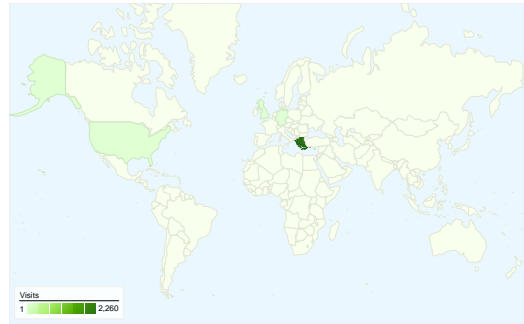

Site Usage

2,340 Visits

74.62% Bounce Rate

4,948 Pageviews

00:01:49 Avg. Time on Site

2.11 Pages/Visit

36.41% % New Visits

Visitors Overview

Visitors
931

Map Overlay

Traffic Sources Overview

- **Direct Traffic**
1,372.00 (58.63%)
- **Search Engines**
647.00 (27.65%)
- **Referring Sites**
310.00 (13.25%)
- **Other**
11 (0.47%)

Content Overview

Pages	Pageviews	% Pageviews
/	1,593	32.19%
/category/freebies/	142	2.87%
/category/adobe-	101	2.04%
/simple-php-contact-form/	80	1.62%
/category/programming/css/	73	1.48%

All traffic sources sent a total of 2,340 visits

-  **58.63%** Direct Traffic
-  **13.25%** Referring Sites
-  **27.65%** Search Engines

- **Direct Traffic**
1,372.00 (58.63%)
- **Search Engines**
647.00 (27.65%)
- **Referring Sites**
310.00 (13.25%)
- **Other**
11 (0.47%)

2,340 visits came from 23 countries/territories

Site Usage

Country/Territory	Visits	Pages/Visit	Avg. Time on Site	% New Visits	Bounce Rate
Visits 2,340 % of Site Total: 100.00%	Pages/Visit 2.11 Site Avg: 2.11 (0.00%)	Avg. Time on Site 00:01:49 Site Avg: 00:01:49 (0.00%)	% New Visits 36.54% Site Avg: 36.41% (0.35%)	Bounce Rate 74.62% Site Avg: 74.62% (0.00%)	
Greece	2,260	2.11	00:01:50	35.40%	74.78%
Cyprus	22	2.91	00:01:29	18.18%	54.55%
United States	9	2.11	00:01:05	77.78%	44.44%
United Kingdom	9	1.00	00:00:00	88.89%	100.00%
Germany	8	1.88	00:00:38	100.00%	62.50%
Belgium	5	1.20	00:00:00	100.00%	80.00%
Netherlands	4	1.00	00:00:00	75.00%	100.00%
Poland	3	1.00	00:00:00	66.67%	100.00%
New Zealand	3	1.33	00:00:36	33.33%	66.67%