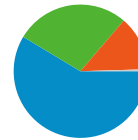

- **Direct Traffic**
  1,372.00 (58.63%)
- **Search Engines**
  647.00 (27.65%)
- **Referring Sites**
  310.00 (13.25%)
- **Other**
  11 (0.47%)

Top Traffic Sources

Sources	Visits	% visits	Keywords	Visits	% visits
(direct) ((none))	1,372	58.63%	greek tuts	20	3.09%
google (organic)	630	26.92%	greetuts.gr	17	2.63%
facebook.com (referral)	56	2.39%	jquery menu	13	2.01%
nethall.gr (referral)	43	1.84%	psd to html	8	1.24%
eclass.uop.gr (referral)	30	1.28%	αναβλητικότητα	8	1.24%