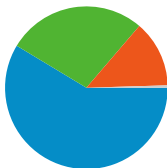

Traffic Sources Overview

- **Direct Traffic**
  1,372.00 (58.63%)
- **Search Engines**
  647.00 (27.65%)
- **Referring Sites**
  310.00 (13.25%)
- **Other**
  11 (0.47%)

Content Overview

Pages	Pageviews	% Pageviews
/	1,593	32.19%
/category/freebies/	142	2.87%
/category/adobe-	101	2.04%
/simple-php-contact-form/	80	1.62%
/category/programming/css/	73	1.48%